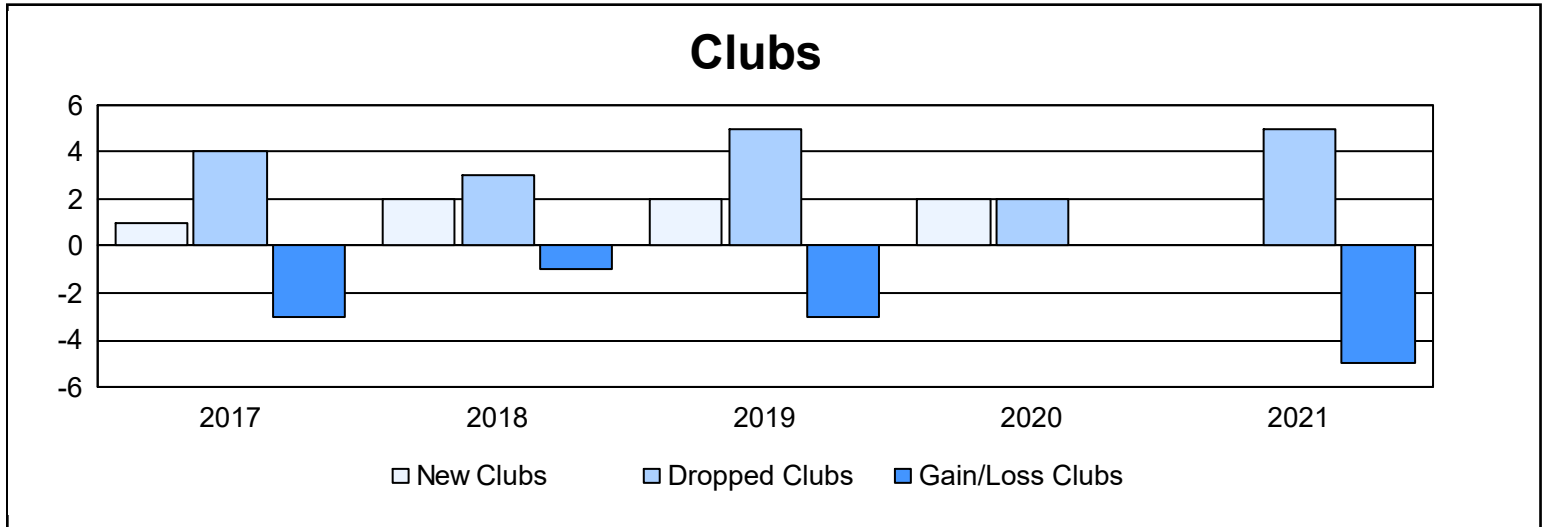

Year	New Clubs	Dropped Clubs	Gain/ Loss Clubs	New Members	Charter Members	Reinstate Members	Transfer Members	Total Member Added	Total Members Dropped	Gain/ Loss Members
2016-2017	1	4	-3	185	40	3	11	239	238	1
2017-2018	2	3	-1	104	60	7	11	182	305	-123
2018-2019	2	5	-3	120	78	5	18	221	267	-46
2019-2020	2	2	0	123	71	6	8	208	198	10
2020-2021	0	5	-5	94	14	4	23	135	228	-93
<b>Average</b>	<b>1</b>	<b>4</b>	<b>-2</b>	<b>125</b>	<b>53</b>	<b>5</b>	<b>14</b>	<b>197</b>	<b>247</b>	<b>-50</b>

### Membership Composition June 2021 Cumulative