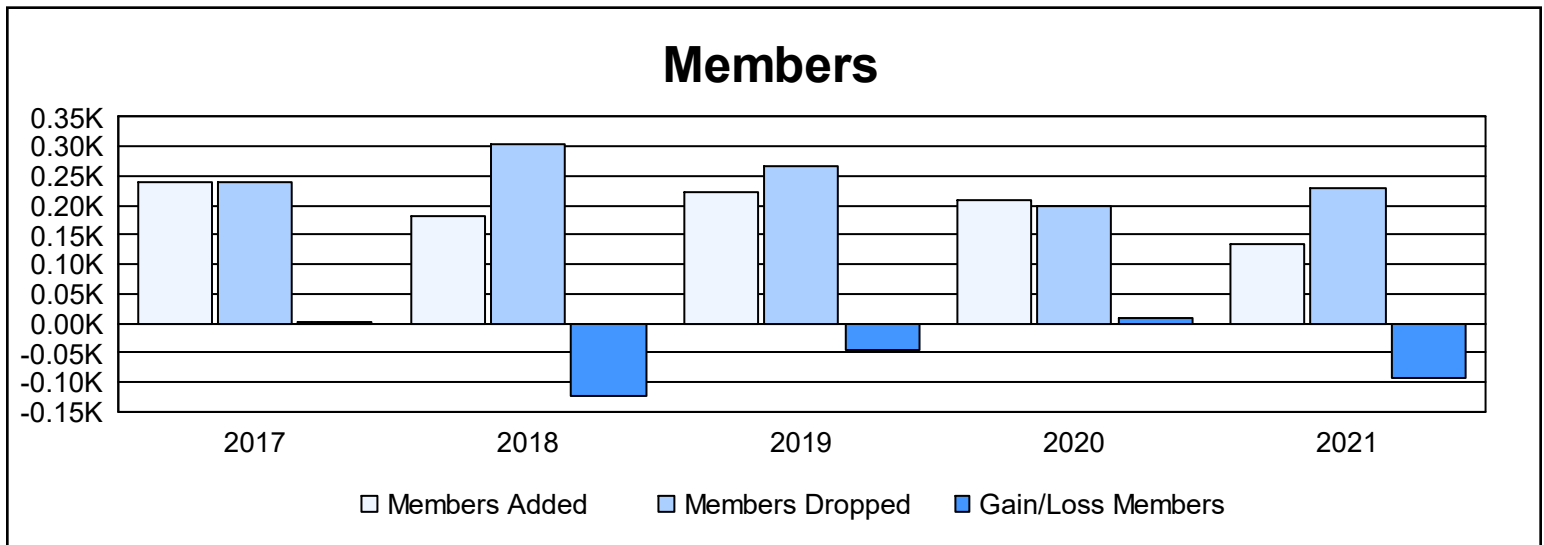

Year	New Clubs	Dropped Clubs	Gain/ Loss Clubs	New Members	Charter Members	Reinstate Members	Transfer Members	Total Member Added	Total Members Dropped	Gain/ Loss Members
2016-2017	1	4	-3	185	40	3	11	239	238	1
2017-2018	2	3	-1	104	60	7	11	182	305	-123
2018-2019	2	5	-3	120	78	5	18	221	267	-46
2019-2020	2	2	0	123	71	6	8	208	198	10
2020-2021	0	5	-5	94	14	4	23	135	228	-93
<b>Average</b>	<b>1</b>	<b>4</b>	<b>-2</b>	<b>125</b>	<b>53</b>	<b>5</b>	<b>14</b>	<b>197</b>	<b>247</b>	<b>-50</b>

### Membership Composition June 2021 Cumulative