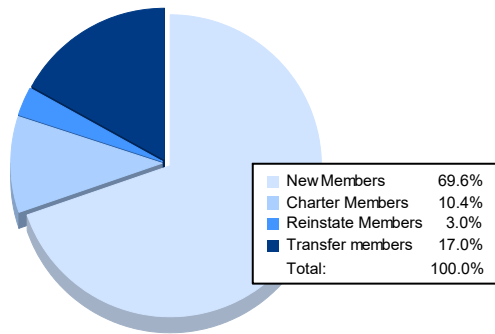

Year	New Clubs	Dropped Clubs	Gain/ Loss Clubs	New Members	Charter Members	Reinstate Members	Transfer Members	Total Member Added	Total Members Dropped	Gain/ Loss Members
2016-2017	1	4	-3	185	40	3	11	239	238	1
2017-2018	2	3	-1	104	60	7	11	182	305	-123
2018-2019	2	5	-3	120	78	5	18	221	267	-46
2019-2020	2	2	0	123	71	6	8	208	198	10
2020-2021	0	5	-5	94	14	4	23	135	228	-93
<b>Average</b>	<b>1</b>	<b>4</b>	<b>-2</b>	<b>125</b>	<b>53</b>	<b>5</b>	<b>14</b>	<b>197</b>	<b>247</b>	<b>-50</b>

### Membership Composition June 2021 Cumulative